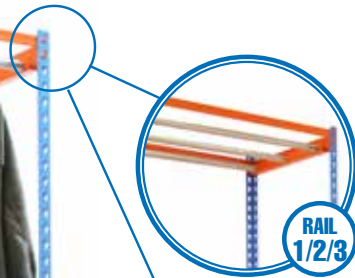

SIMONCLOTHING CLICK SINGLE MOBILE

Composition KIT	MODEL	H x W x D mm (inch)	Load Capacity kg (lb)	EAN Code 	EAN Code 	EAN Code 	€/Unit	Kg/Unit (lb/Unit)	Packaging (H x W x D)
RAIL 1	SIMONCLOTHING CLICK SINGLE MOBILE 1/159050	1575 x 900 x 500 (62.0"x35.4"x19.7")	25 kg (55 lb)	8435104958414	8435104978443	8425437092893	157,10 €	13,06 (28.7)	1500x120x110 mm (59.1"x4.7"x4.3")
	SIMONCLOTHING CLICK SINGLE MOBILE 1/151250	1575 x 1200 x 500 (62.0"x47.2"x19.7")	25 kg (55 lb)	8435104958490	8435104978467	8425437092909	164,08 €	13,70 (30.2)	1500x120x110 mm (59.1"x4.7"x4.3")
RAIL 2	SIMONCLOTHING CLICK SINGLE MOBILE 2/209050	2075 x 900 x 500 (81.7"x35.4"x19.7")	25 kg (55 lb)	8435104958575	8435104978481	8425437092916	171,83 €	16,18 (35.6)	1000x120x110 mm (39.4"x4.7"x3.9")
	SIMONCLOTHING CLICK SINGLE MOBILE 2/201250	2075 x 1200 x 500 (81.7"x47.2"x19.7")	25 kg (55 lb)	8435104958735	8435104978528	8425437092923	181,38 €	15,55 (34.2)	1300x120x110 mm (51.2"x4.7"x3.9")
RAIL 2	SIMONCLOTHING CLICK SINGLE MOBILE 2/259050	2575 x 900 x 500 (101.4"x35.4"x19.7")	25 kg (55 lb)	8435104958896	8435104978566	8425437093685	178,86 €	17,03 (37.5)	1500x120x110 mm (59.1"x4.7"x4.3")
	SIMONCLOTHING CLICK SINGLE MOBILE 2/251250	2575 x 1200 x 500 (101.4"x47.2"x19.7")	25 kg (55 lb)	8435104959053	8435104978603	8425437093692	188,41 €	17,66 (38.9)	1500x120x110 mm (59.1"x4.7"x4.3")
RAIL 3	SIMONCLOTHING CLICK SINGLE MOBILE 3/309050	3075 x 900 x 500 (121.1"x35.4"x19.7")	25 kg (55 lb)	8435104959213	8435104978641	8425437092930	195,96 €	20,61 (45.4)	1500x120x110 mm (59.1"x4.7"x4.3")
	SIMONCLOTHING CLICK SINGLE MOBILE 3/301250	3075 x 1200 x 500 (121.1"x47.2"x19.7")	25 kg (55 lb)	8435104959374	8435104978689	8425437092947	206,59 €	21,24 (46.8)	1500x120x110 mm (59.1"x4.7"x4.3")